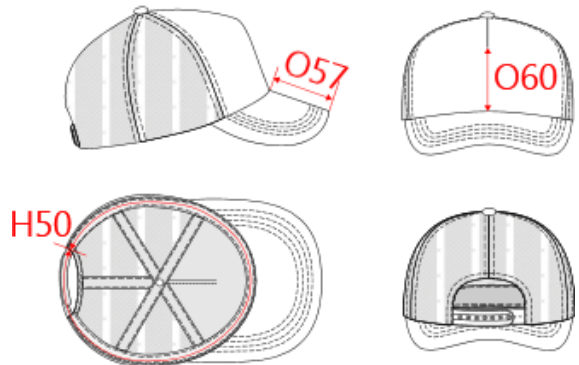

**REFERENCE :** KP111

**SIZES :** U

**COMPOSITION :**

Main fabric : Polyester interlock-150 For front panel of the crown. 100% Polyester

Main fabric : Polyester interlock-150 For the peak. 100% Polyester

Fabric 2 : Polyester mesh · 110 For the 4 back panels of the crown. 100% Polyester

Material 6 : Rubber quality As curved inner structure of the peak. 100%rubber

**ARTICLE WEIGHT :**

63gr/pc

DESCRIPTION	
<b>Français :</b>	Casquette Trucker - 5 panneaux
<b>English :</b>	Trucker mesh cap - 5 panels
<b>Nederlands :</b>	Trucker - Pet met 5 panelen
<b>Deutsch :</b>	Trucker Netz Kappe 5 Panel
<b>Español :</b>	Gorra trucker 5 paneles
<b>Italiano :</b>	Cappellino trucker 5 pannelli
<b>Português :</b>	Boné Trucker - 5 painéis

MEASUREMENT	
Description	U
<b>H50</b> Tour de tête / Head measurement	58
<b>O57</b> Deep of the peak on baseball cap	6,80
<b>O60</b> Front part print height	9

CARE LABEL				

PACKING	
Box	100 pcs / box U => L:60cm W:40cm H:cm GW:kg NW:kg