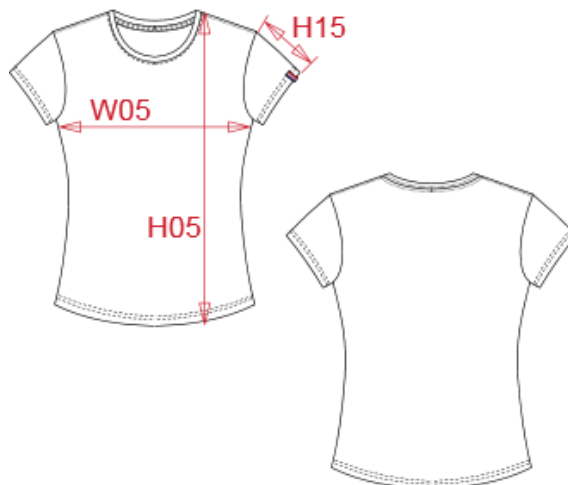

KARIBAN

REFERENCE : K3041

SIZES : XS_S_M_L_XL_XXL

COMPOSITION :

Tissu principal : Jersey coton peigné biologique - 170 100% coton

WEIGHT :

Tissu principal : 170 gsm

TECHNICAL DETAIL :

OCS certified

ARTICLE WEIGHT :

112gr/pc

DESCRIPTION
Français : T-shirt Bio " Origine France Garantie " femme
English : Camiseta Bio mujer " Origine France Garantie "
Nederlands : Women's organic t-shirt " Origine France Garantie "
Deutsch : Damen Bio-T-Shirt " Origine France Garantie "
Español : Women's organic t-shirt " Origine France Garantie "
Italiano : Maglietta donna Bio " Origine France Garantie "
Português : T-shirt Bio de senhora " Origine France Garantie "

COLORS	PANTONE SERIGRAPHIE
White	White
Navy	433C

MEASUREMENT						
Description	XS	S	M	L	XL	XXL
W05 (L) 1/2 largeur poitrine à 1.5cm de l'emmanchure / 1/2 chest width at 1.5cm below armhole	43	46	49	52	55	58
H09 (L) Hauteur totale devant / Front total height	60	62	64	66	68	70
H15C (M) Longueur manche courte / Short sleeve length	15,75	16,50	17,25	18	18,75	19,50

CARE LABEL

PACKING	
Box	100 pcs / carton XS => L:60cm W:40cm H:38cm GW:11kg NW:10kg S => L:60cm W:40cm H:38cm GW:12kg NW:11kg M => L:60cm W:40cm H:38cm GW:13kg NW:12kg L => L:60cm W:40cm H:38cm GW:14kg NW:13kg XL => L:60cm W:40cm H:38cm GW:15kg NW:14kg XXL => L:60cm W:40cm H:38cm GW:16kg NW:15kg