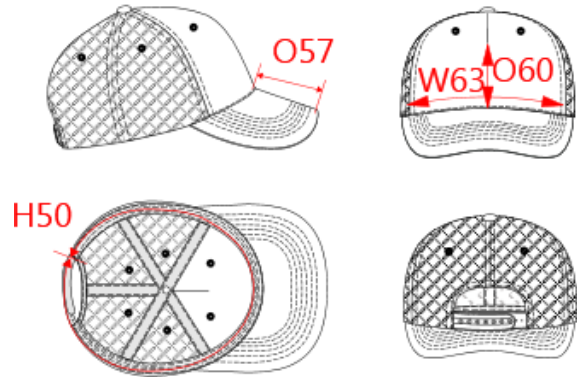

REFERENCE : KP170

SIZES : U

COMPOSITION :

Main fabric : Laminated Cotton canvas - 350 For front panels

Fabric 1 : Cotton canvas - 310 For peak and recovered button on top 100%cotton

Mesh : Polyester mesh - 65 For back panels 100%polyester

ARTICLE WEIGHT :

82 gr/pc

DESCRIPTION
<b>Français :</b> Casquette Trucker - 5 panneaux
<b>English :</b> Trucker cap - 5 panels
<b>Nederlands :</b> Pet Trucker - 5 panelen
<b>Deutsch :</b> Trucker-Kappe – 5 Panels
<b>Español :</b> Gorra Trucker - 5 paneles
<b>Italiano :</b> Cappellino Trucker - 5 pannelli
<b>Português :</b> Boné Trucker – 5 painéis

MEASUREMENT	
Description	U
<b>H50</b> Tour de tête / Head measurement	58
<b>W63</b> Width of front panel on bottom	19
<b>O60</b> Front part print height	8,50
<b>O57</b> Deep of the peak on baseball cap	7

CARE LABEL

PACKING	
Box	100 pcs / box U => L:60cm W:46cm H:38cm GW:10.2kg NW:8.3kg