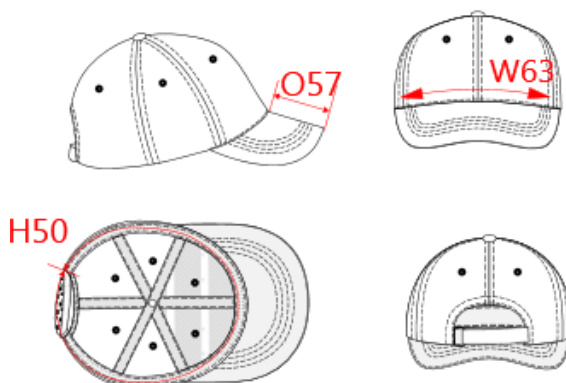

REFERENCE : KP163

SIZES : U

COMPOSITION :

Main fabric : Laminated Polyester pongee 210T - 140 For caps

ARTICLE WEIGHT :

76 gr/pc

DESCRIPTION
Français : Casquette Sport
English : Sports cap
Nederlands : Sportpet
Deutsch : Sportkappe
Español : Gorra deportiva
Italiano : Cappellino Sport
Português : Boné de desporto

COLORS	PANTONE SERIGRAPHIE
Black	Black
White	White
Navy	433C
Royal blue	287C

MEASUREMENT	
Description	U
H50 Tour de tête / Head measurement	58
W63 Width of front panel on bottom	19
O57 Deep of the peak on baseball cap	7

CARE LABEL

PACKING	
Box	100 pcs / box U => L:60cm W:46cm H:38cm GW:8.5kg NW:6.0kg