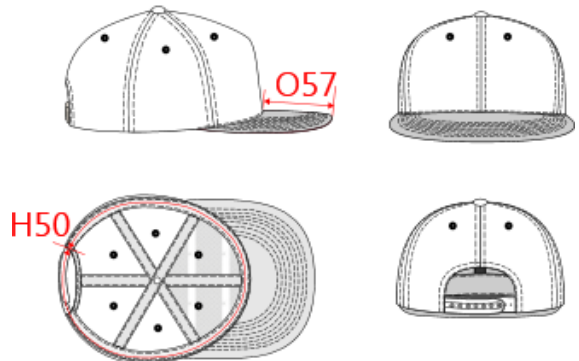

**REFERENCE :** KP160

**SIZES :** U

**COMPOSITION :**

Main fabric : Polyester twill - 300 For Cap 100%polyester  
 Main fabric : Polyester twill - 300 For Peak 100%polyester  
 Material 3 : PVC fabric quality Under the inner sweatband.  
 100%polyvinyl chloride

**ARTICLE WEIGHT :**

98 gr/pc

DESCRIPTION	
<b>Français :</b> Casquette Snapback - 6 panneaux	
<b>English :</b> Snapback cap - 6 panels	
<b>Nederlands :</b> Pet Snapback - 6 panelen	
<b>Deutsch :</b> 6-Panel-Snapback-Kappe	
<b>Español :</b> Gorra Snapback - 6 paneles	
<b>Italiano :</b> Cappellino Snapback - 6 pannelli	
<b>Português :</b> Boné Snapback – 6 painéis	

COLORS	PANTONE SERIGRAPHIE
Light grey / Black	401C / Black
Dark grey / Dark grey	447C / 447C
White / White	White / White
Red / Red	200C / 200C
Navy / Navy	433C / 433C
Black / Black	Black / Black

MEASUREMENT	
<b>Description</b>	<b>U</b>
<b>H50</b> Tour de tête / Head measurement	58
<b>O57</b> Deep of the peak on baseball cap	7

CARE LABEL				

PACKING	
Box	100 pcs / box U => L:56cm W:46cm H:36cm GW:11.0kg NW:8.8kg