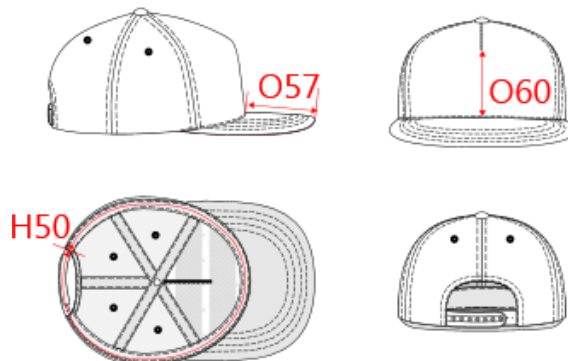

REFERENCE : KP159

SIZES : U

COMPOSITION :

Main fabric : Polyester twill - 300 For cap and peak part 100% polyester

Material 3 : PVC quality fabric Under the inner sweatband.

100%polyvinyl chloride

ARTICLE WEIGHT :

102 gr/pc

DESCRIPTION	
Français :	Casquette Snapback - 5 panneaux
English :	Snapback cap - 5 panels
Nederlands :	Pet Snapback - 5 panelen
Deutsch :	5-Panel-Snapback-Kappe
Español :	Gorra Snapback - 5 paneles
Italiano :	Cappellino Snapback - 5 pannelli
Português :	Boné Snapback – 5 painéis

COLORS	PANTONE SERIGRAPHIE
Black / Black	Black / Black
Dark grey / Black	447C / Black
White / White	White / White
Light grey / Light grey	402C / 402C

MEASUREMENT	
Description	U
H50 Tour de tête / Head measurement	58
O60 Front part print height	8,50
O57 Deep of the peak on baseball cap	7

CARE LABEL				

PACKING	
Box	100 pcs / box U => L:56cm W:46cm H:36cm GW:10.4kg NW:8.2kg