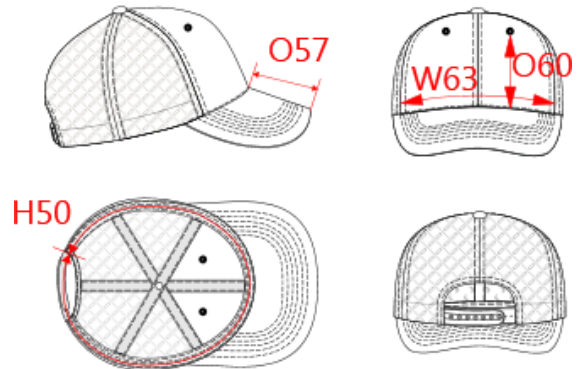

REFERENCE : KP158

SIZES : U

**COMPOSITION :**

Main fabric : Cotton twill - 260 Both front pannels 100%cotton

Main fabric : Cotton twill - 260 For visor 100%cotton

Fabric 2 : Polyester mesh · 110 100% Polyester

**ARTICLE WEIGHT :**

74 gr/pc

DESCRIPTION	
<b>Français :</b> Casquette Trucker - 6 panneaux	
<b>English :</b> Trucker cap - 6 panels	
<b>Nederlands :</b> Pet Trucker - 6 panelen	
<b>Deutsch :</b> 6-Panel-Trucker-Kappe	
<b>Español :</b> Gorra Trucker - 6 paneles	
<b>Italiano :</b> Cappellino Trucker - 6 pannelli	
<b>Português :</b> Boné Trucker – 6 painéis	

MEASUREMENT	
Description	U
<b>H50</b> Tour de tête / Head measurement	57
<b>W63</b> Width of front panel on bottom	19
<b>O60</b> Front part print height	8
<b>O57</b> Deep of the peak on baseball cap	7

CARE LABEL	

PACKING	
Box	100 pcs / box U => L:51cm W:45cm H:43cm GW:8.8kg NW:7.2kg

COLORS	PANTONE SERIGRAPHIE
Black / Black	Black / Black
Black / White	Black / White
Burgundy / Light grey	497C / 402C
Dark grey / Light grey	447C / 402C
Forest green / Light grey	5605C / 402C
Fuchsia / Dark Grey	7425C / 447C
Navy / White	433C / White
Navy / Navy	433C / 433C
Surf blue / White	7459C / White
White / Black	White / Black
White / Red	White / 200C
White / Royal blue	White / 287C
White / White	White / White
Dark khaki / Dark grey	418C / 447C
Spicy orange / Dark grey	1665C / 447C
White / Red / Royal blue	White / 200C / 7687C