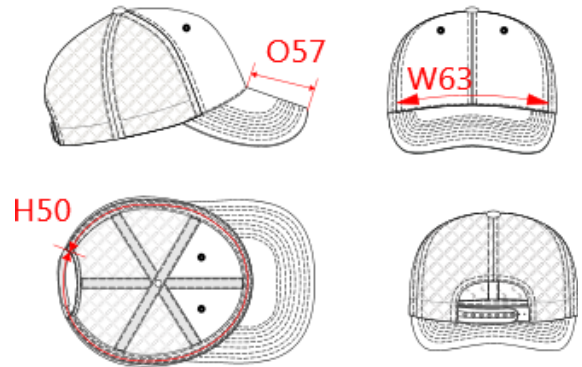

REFERENCE : KP142

SIZES : U

COMPOSITION :

Main fabric : Blended Polyester twill - 170 For front panel and visor 100%polyester

Fabric 2 : Mesh polyester - 240 For back panel 100%polyester

ARTICLE WEIGHT :

80 gr/pc

DESCRIPTION		COLORS		PANTONE SERIGRAPHIE	
Français : Casquette Urban Trucker - 6 panneaux English : Urban Trucker cap - 6 panels Nederlands : Pet Urban Trucker - 6 panelen Deutsch : 6-Panel Urban Trucker-Kappe Español : Gorra Urban Trucker - 6 paneles Italiano : Cappellino 6 pannelli stile trucker urbano Português : Boné Urban Trucker – 6 painéis		Steel grey heather / Black		445C / Black	
		Light navy heather / Dark grey		534C / 447C	
		Silver heather / Dark grey		424C / 447C	
		Sand heather / Light grey		7535C / 402C	
		Tawny port heather / Black		Based on 7631C / Black	
MEASUREMENT					
Description	U				
H50 Tour de tête / Head measurement	58				
W63 Width of front panel on bottom	19				
O57 Deep of the peak on baseball cap	7				
CARE LABEL					
PACKING					
Box	100 pcs / box U => L:60cm W:46cm H:38cm GW:9.8kg NW:7.3kg				