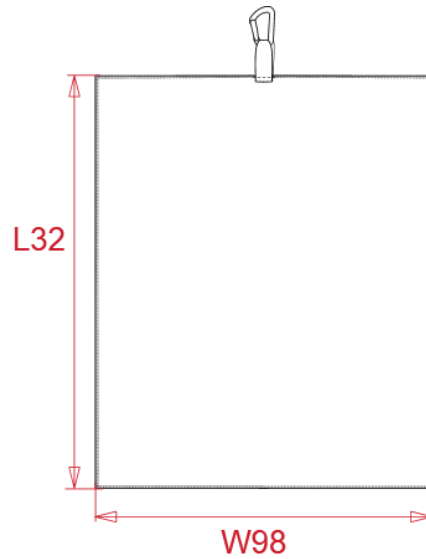

PROACT.®

REFERENCE : PA579

SIZES : U

COMPOSITION :

Main fabric : Polyester / Polyamide waffle 80/20 - 290 80% polyester / 20%polyamide

WEIGHT :

Main fabric : 290 gsm

ARTICLE WEIGHT :

75 gr/pc

DESCRIPTION	
Français : Serviette de golf nid d'abeille	
English : Waffle golf towel	
Nederlands : Golfhanddoek met honinggraatstructuur	
Deutsch : Golf-Handtuch mit Wabenstruktur	
Español : Toalla nido de abeja de Golf	
Italiano : Asciugamano da golf a nido d'ape	
Português : Toalha de golf tipo favo de mel	

COLORS	PANTONE SERIGRAPHIE
White	White
Black	Black
Navy	433C
Red	200C
Forest green	5605C
Light royal blue	653C

MEASUREMENT	
Description	U
L32 Longueur serviette / Towel length	50
W98 Largeur serviette / Towel width	40

CARE LABEL				

PACKING	
Box	200 pcs / box U => L:56cm W:32cm H:41cm GW:16kg NW:16.8kg