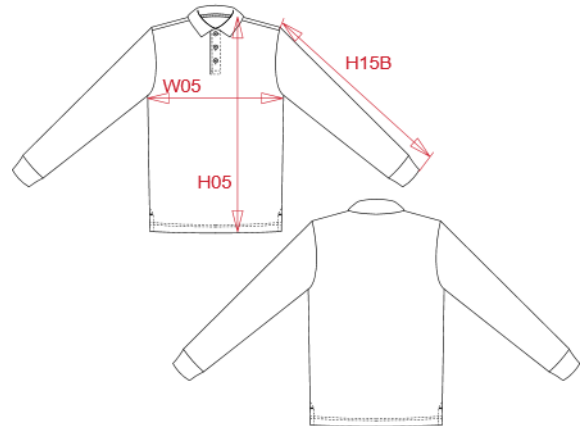

PROACT.®

REFERENCE : PA495

SIZES : XS_S_M_L_XL_XXL_3XL

COMPOSITION :

Main fabric : Cool Plus Polyester pique - 180 Pls give us the "Cool Plus" certificate 100%polyester

Main fabric : Cool Plus Polyester pique - 180 Pls give us the "Cool Plus" certificate

For inner front tab only 100%polyester

WEIGHT :

Main fabric : 180 gsm

Main fabric : 180 gsm

TECHNICAL DETAIL :

Cool Plus®

ARTICLE WEIGHT :

265 gr/pc

COLORS	PANTONE SERIGRAPHIE
Black	Black
White	White
Sporty navy	7546C

MEASUREMENT							
Description	XS	S	M	L	XL	XXL	3XL
H05 (M) Hauteur totale / Total height	68	70	72	74	76	78	80
W05 (M) 1/2 largeur poitrine / 1/2 chest width	47	50	53	56	59	62	65
H15B (M) Longueur manche avec poignet / Sleeve length with cuff	63,25	64,25	65,25	66,25	67,25	68,25	69,25