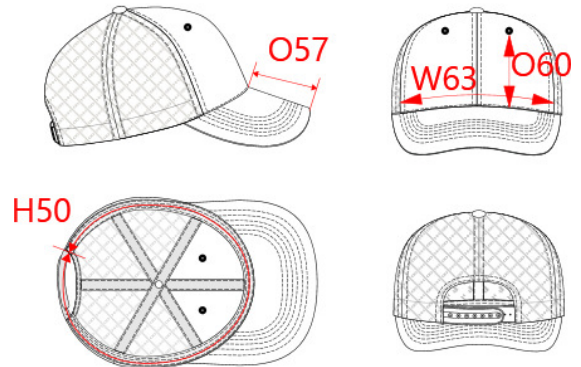

**REFERENCE :** KP110

**SIZES :** U

**COMPOSITION :**

Main fabric : Polyester / Cotton twill 65/35 - 240 65%polyester / 35%cotton

Fabric 2 : Polyester mesh · 110 100% Polyester

**TECHNICAL DETAIL :**

Mid-profile shape, curved peak

**ARTICLE WEIGHT :**

65 gr/pc

DESCRIPTION	COLORS	PANTONE SERIGRAPHIE
<b>Français :</b> Casquette Trucker Oeko-Tex	Black / Black	Black / Black
<b>English :</b> Oekotex certified trucker cap	Black / White	Black / White
<b>Nederlands :</b> Truckerpet Oeko-Tex	Khaki / Light grey	7771C / 402C
<b>Deutsch :</b> Oeko-Tex Trucker-Cap	Navy / Navy	433C / 433C
<b>Español :</b> Gorra Trucker - Certificado Oeko-Tex	Royal blue / White	287C / White
<b>Italiano :</b> Cappellino Trucker Oeko-Tex	Shale grey / Black	411C / Black
<b>Português :</b> Boné Trucker Oeko-Tex	White / White	White / White

MEASUREMENT	
Description	U
<b>H50</b> Tour de tête / Head measurement	58
<b>W63</b> Width of front panel on bottom	19
<b>O60</b> Front part print height	8
<b>O57</b> Deep of the peak on baseball cap	7

CARE LABEL				

PACKING	
Box	100 pcs / box => L: 51cm W: 45cm H: 43cm GW: 8.5kg NW: 6.5kg