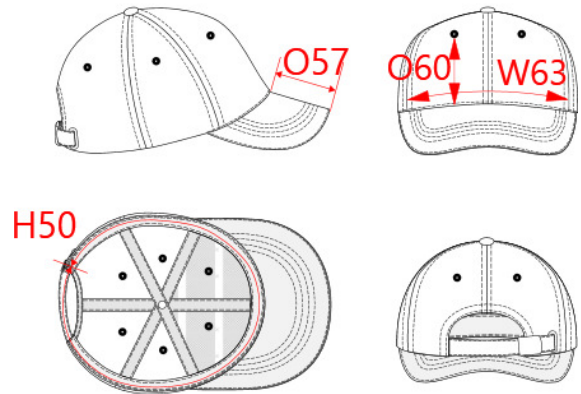

REFERENCE : KP108

SIZES : U

COMPOSITION :

Main fabric : Brushed Cotton twill - 350 100%cotton

TECHNICAL DETAIL :

Oekotex certified

ARTICLE WEIGHT :

80 gr/pc

DESCRIPTION	COLORS	PANTONE SERIGRAPHIE
Français : Casquette Oeko-Tex 6 panneaux	Black	Black
English : Oekotex certified 6 panel cap	Khaki	7771C
Nederlands : Pet Oeko-Tex 6 panelen	Navy	433C
Deutsch : Oeko-Tex Cap mit 6 Panels	Red	200C
Español : Gorra Oeko-Tex - 6 paneles	Royal blue	287C
Italiano : Cappellino Oeko-Tex 6 pannelli	Shale grey	411C
Português : Boné Oeko-Tex com 6 painéis	White	White

MEASUREMENT						
Description	U					
H50 Tour de tête / Head measurement	58					
W63 Width of front panel on bottom	19					
O60 Front part print height	8					
O57 Deep of the peak on baseball cap	7					

CARE LABEL				

PACKING	
Box	100 pcs / box U => L:51cm W:45cm H:43cm GW:11.2kg NW:8.6kg