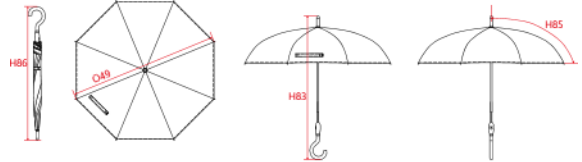

**REFERENCE :** KI2031

**SIZES :** U

**COMPOSITION :**

- Main fabric : Polyester Pongee 180T 100% Polyester
- Material 3 : Matt Plastic quality For top part of the handle + top tip. 100%plastic
- Material 3 : Shiny Plastic quality For handle. 100%plastic
- Material 2 : Fiberglass quality For ribs. 100%fiber glass
- Material 2 : Steel quality For shaf + stretchers. 100%steel
- Material 1 : Metal quality blacken finishing, for tips. 100%metal

**ARTICLE WEIGHT :**

460 gr/pc

DESCRIPTION		COLORS	PANTONE SERIGRAPHIE
<b>Français :</b> Parapluie mât coulissant <b>English :</b> Sliding shaft umbrella <b>Nederlands :</b> Paraplu met schuifstock <b>Deutsch :</b> Regenschirm mit Gleitmechanismus <b>Español :</b> Paraguas con mastil corredero <b>Italiano :</b> Ombrello con asta scorrevole <b>Português :</b> Chapéu de chuva cabo deslizante		Black	Black
MEASUREMENT			
Description	U		
<b>H86</b> Height of the umbrella when folded	84,50		
<b>O49</b> Diameter of the umbrella	101		
<b>H83</b> Height of the umbrella's shaft	91		
<b>H85</b> Lenght of the umbrella's ribs	61		
PACKING			
Box	20 pcs / box Size => L:88,5cm W:25cm H:20cm GW:10,85Kg NW:9,85Kg		