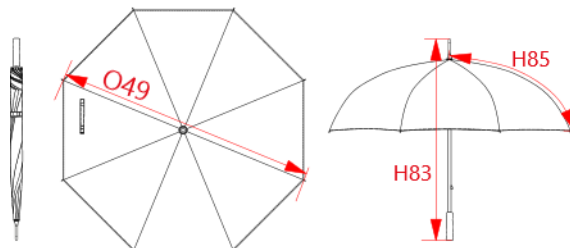

# PROACT.®

REFERENCE : PA550

SIZES : U

**COMPOSITION :**

Main fabric : Polyester 210T - 60 For panels, belt closing, pleats on top and carry bag 100%polyester

Main fabric : Polyester 210T - 60 For 4 small panels 100% polyester

**TECHNICAL DETAIL :**

Manual opening

**ARTICLE WEIGHT :**

540 gr/pc

DESCRIPTION								COLORS	PANTONE SERIGRAPHIE
<b>Français :</b> Parapluie de golf professionnel <b>English :</b> Professional golf umbrella <b>Nederlands :</b> Professionele golfparaplu <b>Deutsch :</b> Profi-Golfschirm <b>Español :</b> Paraguas de golf profesional <b>Italiano :</b> Ombrello da golf professionale <b>Português :</b> Chapéu de chuva de golfe profissional								Black / White	
MEASUREMENT									
Description	U								
O49 Diameter of the umbrella	128								
H83 Height of the umbrella's shaft	100								
H85 Lenght of the umbrella's ribs	73								
PACKING									
Box	20 pcs / box U => L:101cm W:23.5cm H:17cm GW:12.9kg NW:11.9kg								