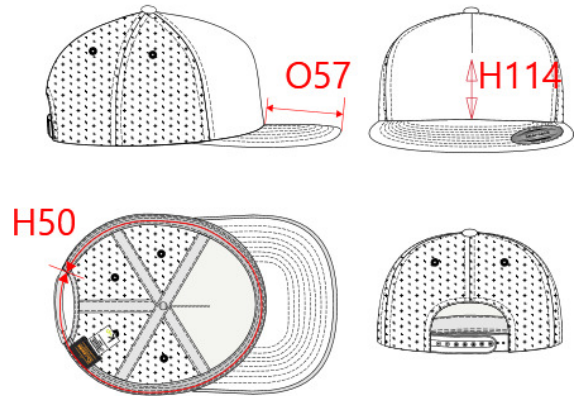

REFERENCE : KP911

SIZES : U

COMPOSITION :

Material 2 : Cotton / Polyester twill 60/40 - 205y For full peak and crown button 60%cotton / 40%polyester

: Multispandex Laminated fabric with foam 6mm

Outer fabric in polyester jersey

100% Polyester - 105 gsm

Mesh : Polyester mesh - 195y For side and back crown panels

100%polyester

ARTICLE WEIGHT :

74 gr/pc

DESCRIPTION
Français : Casquette Trucker classique - 5 panneaux
English : Classic Trucker cap - 5 panels
Nederlands : Klassieke Flexfit® Truckerpet - 5 panelen
Deutsch : Trucker-Kappe - 5-Panel-Cap
Español : Gorra Trucker clásica - 5 paneles
Italiano : Cappellino Trucker classico - 5 pannelli
Português : Boné Trucker clássico 5 painéis

COLORS	PANTONE SERIGRAPHIE
Black / Black / Black	Black / Black / Black
Black / White / Black	Black / White / Black
Navy / White / Navy	433C / White / 433C
Red / White / Red	200C / White / 200C

MEASUREMENT						
Description	U					
H50 Tour de tête / Head measurement	58					
O57 Deep of the peak on baseball cap	6,50					
H114 Height of the crown on front part	8,20					

CARE LABEL

PACKING	
Box	100 pcs / box U => L:60cm W:40cm H:40cm GW:12.91kg NW:9.21kg