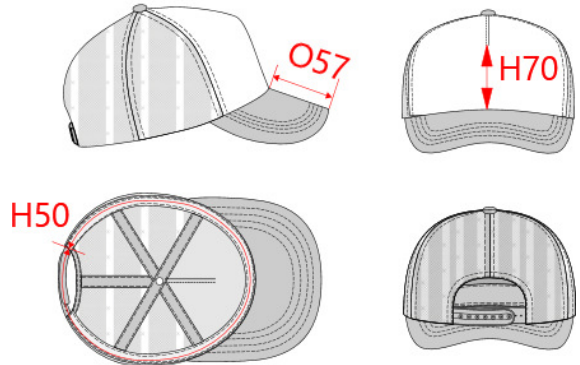

**REFERENCE :** KP143

**SIZES :** U

**COMPOSITION :**

Main fabric : Polyester interlock-150 For front panel. 100% Polyester

Main fabric : Polyester interlock-150 For the peak. 100% Polyester

Fabric 2 : Polyester mesh · 110 For lateral & back panel of the crown. 100% Polyester

**ARTICLE WEIGHT :**

48 gr/pc

DESCRIPTION	
<b>Français :</b> Casquette trucker engant - 5 panneaux	
<b>English :</b> Kids trucker mesh cap - 5 panels	
<b>Nederlands :</b> Kindertruckerpet - 5 panelen	
<b>Deutsch :</b> 5 panel kinder - truckerkappe	
<b>Español :</b> Gorra trucker para niño - 5 paneles	
<b>Italiano :</b> Cappellino trucker bambino - 5 pannelli	
<b>Português :</b> Boné trucker criança - 5 painéis	

MEASUREMENT	
Description	U
H50 Tour de tête / Head measurement	53
O57 Deep of the peak on baseball cap	7,20
H70 Height of front panel	8,50

CARE LABEL				

PACKING	
Box	100 pcs / box Size => L:58cm W:46cm H:34cm GW:7Kg NW:5Kg