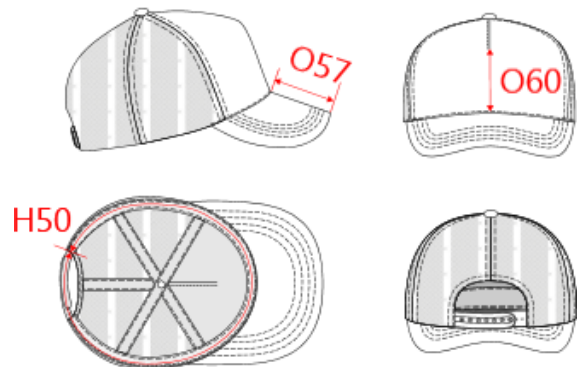

REFERENCE : KP137

SIZES : U

COMPOSITION :

Main fabric : Brushed Cotton twill - 260 For front panel 100% cotton

Main fabric : Brushed Cotton twill - 260 For peak. 100%cotton
Fabric 2 : Polyester mesh · 110 For back and side panel of the crown. 100% Polyester

Material 3 : Rubber quality Inside of the peak. 100%rubber

ARTICLE WEIGHT :

62 gr/pc

| DESCRIPTION | | COLORS | PANTONE SERIGRAPHIE |
|---|--|----------------------------------|----------------------------|
| Français : Casquette trucker - 5 panneaux English : Trucker mesh cap - 5 panels Nederlands : Truckerpet - 5 panelen Deutsch : 5 Panel trucker-kappe Español : Gorra trucker - 5 paneles Italiano : Cappelino trucker - 5 pannelli Português : Boné trucker - 5 painéis | | Black / Black | Black / Black |
| | | Burgundy / Light grey | 229C / 401C |
| | | Forest green / Light grey | 5605C / 401C |
| | | Navy / Navy | 433C / 433C |
| | | Red / Red | 200C / 200C |
| | | Royal blue / Royal blue | 287C / 287C |
| | | White / Black | White / Black |
| | | White / White | White / White |
| | | Black / Fuchsia | Black / 7425C |
| | | Black / Light grey | Black / 402C |
| | | Brown camouflage | - |
| | | Dark grey / Light grey | 447C / 402C |
| | | Grey camouflage | - |
| | | Khaki camouflage | - |
| | | Navy / White | 433C / White |
| | | Rustic orange / Beige | 7580C / 7536C |
| | | White / Red | White / 200C |
| | | White / French red / Reflex blue | White/Red032C/Reflex blueC |

| MEASUREMENT | |
|---|----------|
| Description | U |
| H50 Tour de tête / Head measurement | 58 |
| O57 Deep of the peak on baseball cap | 7 |
| O60 Front part print height | 9 |

| CARE LABEL | |
|------------|--|
| | |
| | |
| | |

| PACKING | |
|---------|---|
| Box | 100 pcs / box Size => L:57cm W:45cm H:36cm GW:9,5Kg NW:7,5Kg |