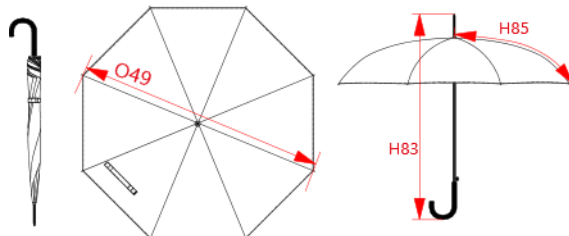

REFERENCE : KI2021

SIZES : U

COMPOSITION :

Main fabric : Polyester 210T - 60 100%polyester
 Material 2 : Fiberglass quality For ribs 100%fiber glass
 Material 1 : Metal quality For shaft (10mm) and stretchers 100%metal
 Material 1 : Metal quality For tips (x8) and top cap 100%metal
 Material 6 : PP plastic quality with rubber coating For handle 100%polypropylene
 Material 6 : PA plastic quality For runner 100%polyamide

TECHNICAL DETAIL :

Auto opening

ARTICLE WEIGHT :

1050 gr/pc

DESCRIPTION							COLORS		PANTONE SERIGRAPHIE		
Français : Parapluie ouverture automatique							Burnt lime	583C			
English : Automatic umbrella							Slate grey	424C			
Nederlands : Automatic umbrella							Silver	877C			
Deutsch : Automatischer regenschirm							Black	Black			
Español : Paraguas apertura automática							White	White			
Italiano : Ombrello automatico							Red	1795C			
Português : Chapéu de chuva abertura automática											
MEASUREMENT											
Description	U										
O49 Diameter of the umbrella	105										
H83 Height of the umbrella's shaft	87										
H85 Length of the umbrella's ribs	59,50										
PACKING											
Box	20 pcs / box										
	U => L:92,5cm W:21cm H:17cm GW:8.85kg NW:9.85kg										