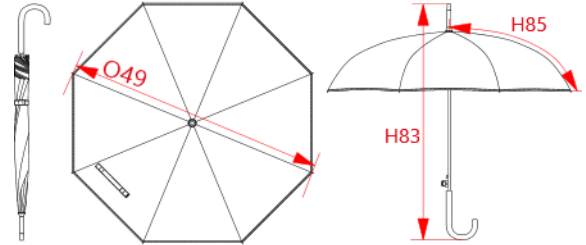

REFERENCE : KI2020

SIZES : U

COMPOSITION :

Main fabric : Polyester Pongee 190T 100%polyester
 Main fabric : Polyester Pongee 190T As contrast color binding all around the umbrella 8 fabric panels. 100%polyester
 Material 1 : Metal quality For ribs, stretchers 100%metal
 Material 1 : Metal quality For tips (x8) and top cap. 100%metal
 Material 4 : Wood quality Paint coating For the shaft + handle. 100%wood
 Material 6 : PA plastic quality For runner 100%polyamide

TECHNICAL DETAIL :

Auto opening

ARTICLE WEIGHT :

1200 gr/pc

DESCRIPTION		COLORS	PANTONE SERIGRAPHIE
Français : Parapluie pognée bois		Navy / Beige	433C / 7536C
English : Automatic wooden umbrella		Burgundy / Beige	229C / 7530C
Nederlands : Automatic wooden umbrella		Bottle green / Beige	567C / 7530C
Deutsch : Holzstock regenschirm		Dark grey / Beige	432C / 7530C
Español : Paraguas mastil de madera			
Italiano : Ombrello con asta in legno			
Português : Chapéu de chuva com pega em madeira			

MEASUREMENT							
Description	U						
O49 Diameter of the umbrella	96						
H85 Length of the umbrella's ribs	58,50						
H83 Height of the umbrella's shaft	88						

PACKING	
Box	20 pcs / box U => L:96,5cm W:18,5cm H:50,5cm GW:25kg NW:24kg